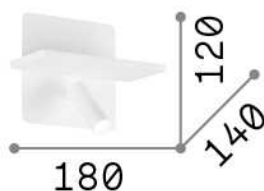

Net weight	0.8 kg
Insulation class	II
Protection index	IP20
Compliance	CE
Operating temperature	0° ~ +40 °C
Full load efficiency	X
Dimmer	NO, On-Off
Power output	220-240 V AC 50/60 Hz Integrated switch button Integrated USB socket
Power supply	In-built, included Replaceable (by qualified operators only), electronic
Adjustability	vert. 0°-90° , orizz. 0°-180°

Source info

Integrated source	Integrated LED module
Replaceable source	Replaceable (by qualified operators only)
Power	LED 11,5 W
Emission	Direct + Indirect
Max consumption	max 11,50 W
Features LED	LED SMD
CCT LED	3000 K
Duration LED (t. 25°c)	20000 h
CRI	> 80
Light beam flux	1200 lm
Useful light flux	1000 lm
Photobiological risk	2
Standby power	< 0.50 W
Bulb included	1 - E14 OLIVA 4W 3000K CRI80 SATIN